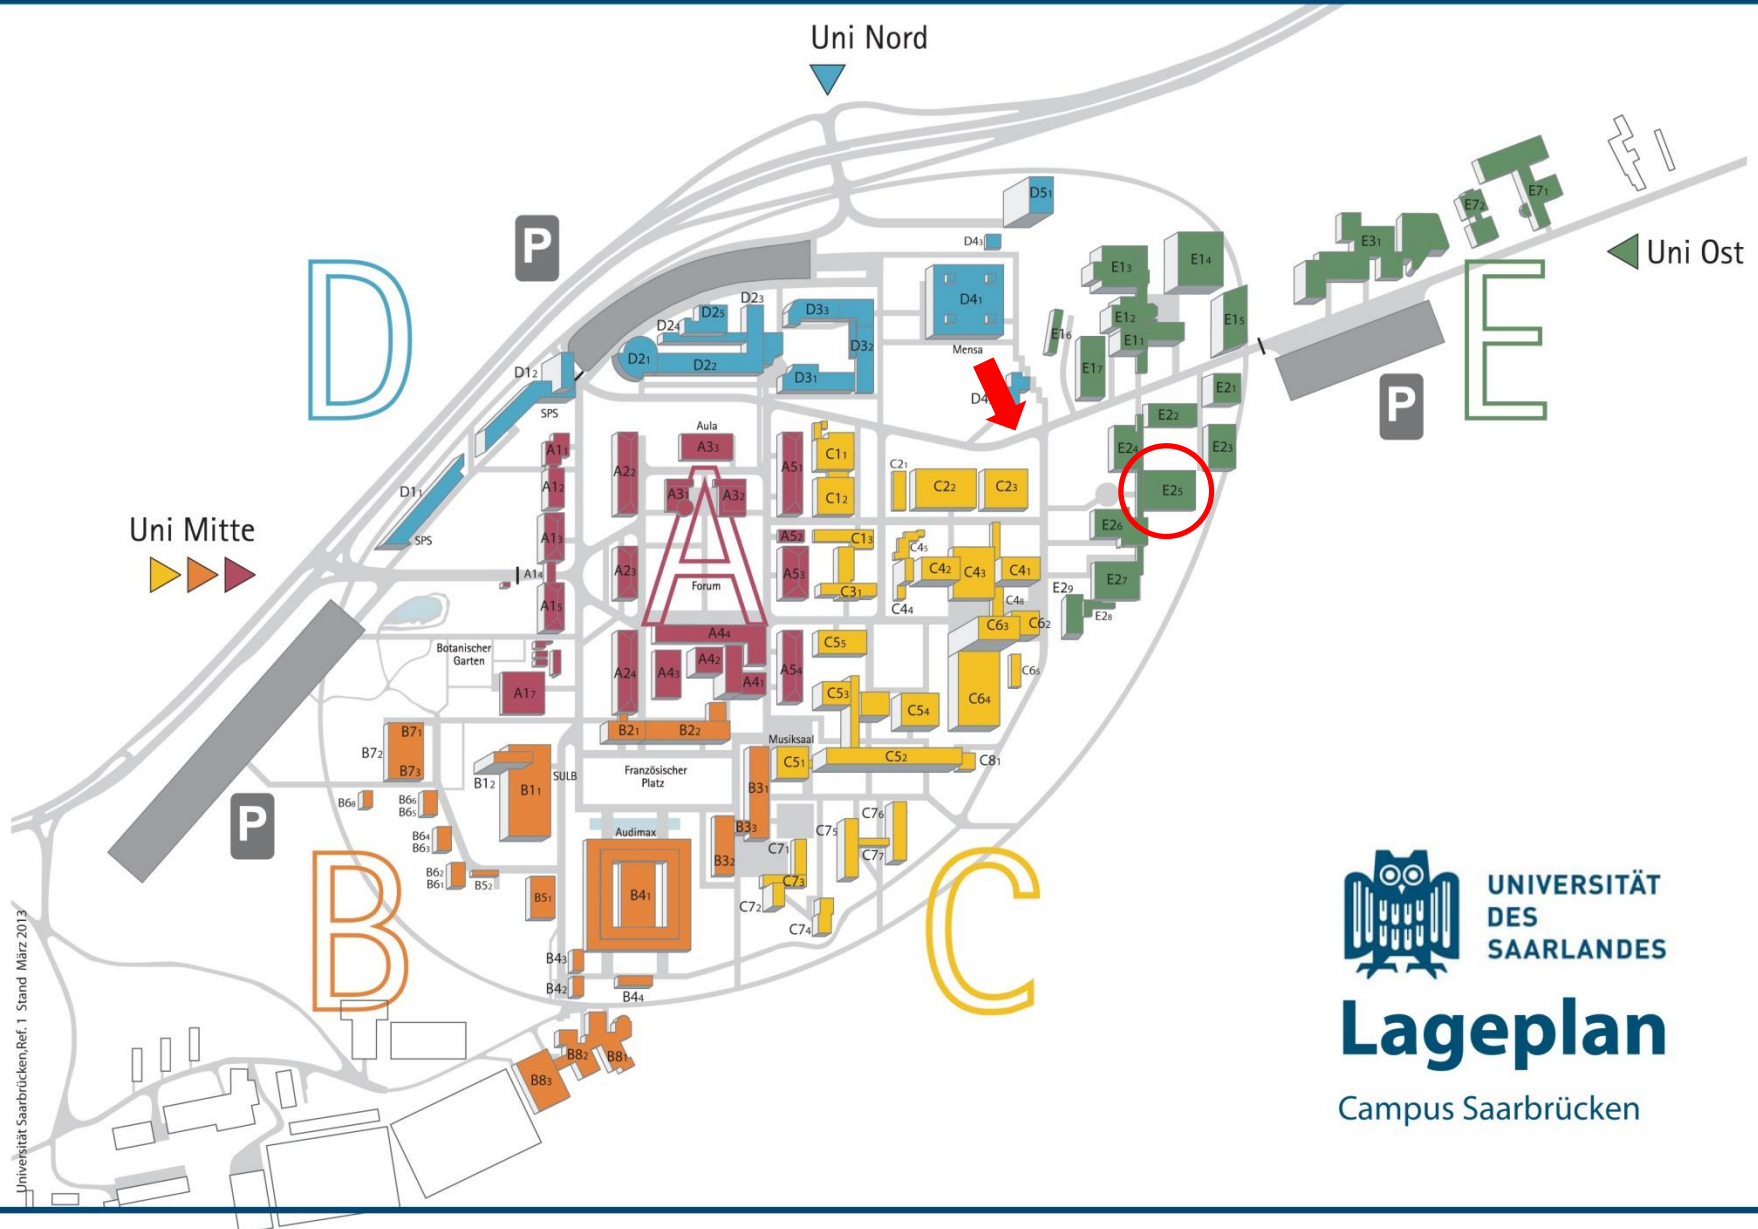

Venue: Saarland University, building E2 5 (red circle)
Public transport: bus from city centre to "Universität Mensa" (red arrow)

Lageplan

Campus Saarbrücken